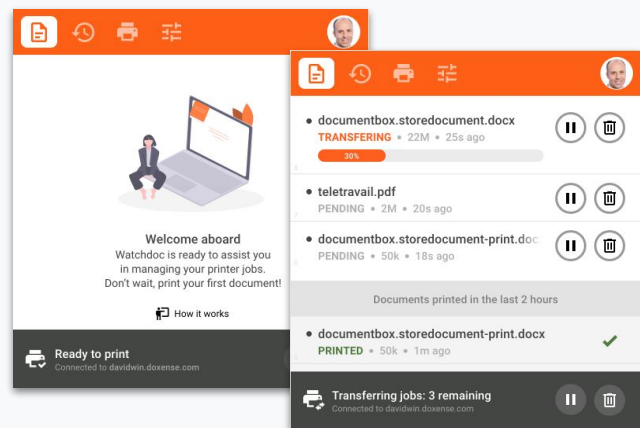

For more information about Doxense's Watchdoc solution, [visit our Web site](#)